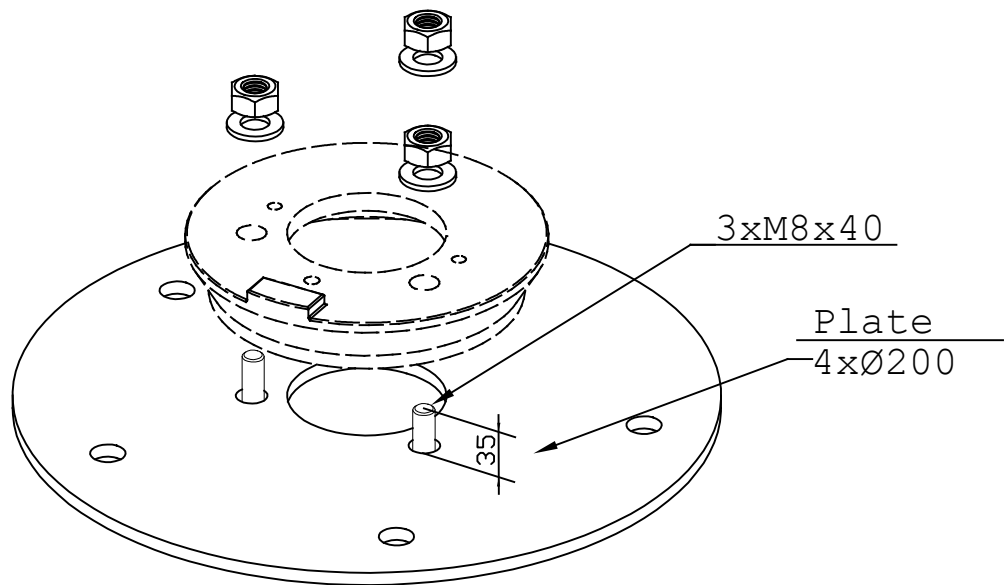

# ADAPTER art.3080

for art.:

- Alta
- Halmstad
- Lillesand
- Oppland
- Scandinavian wood
- Stockholm